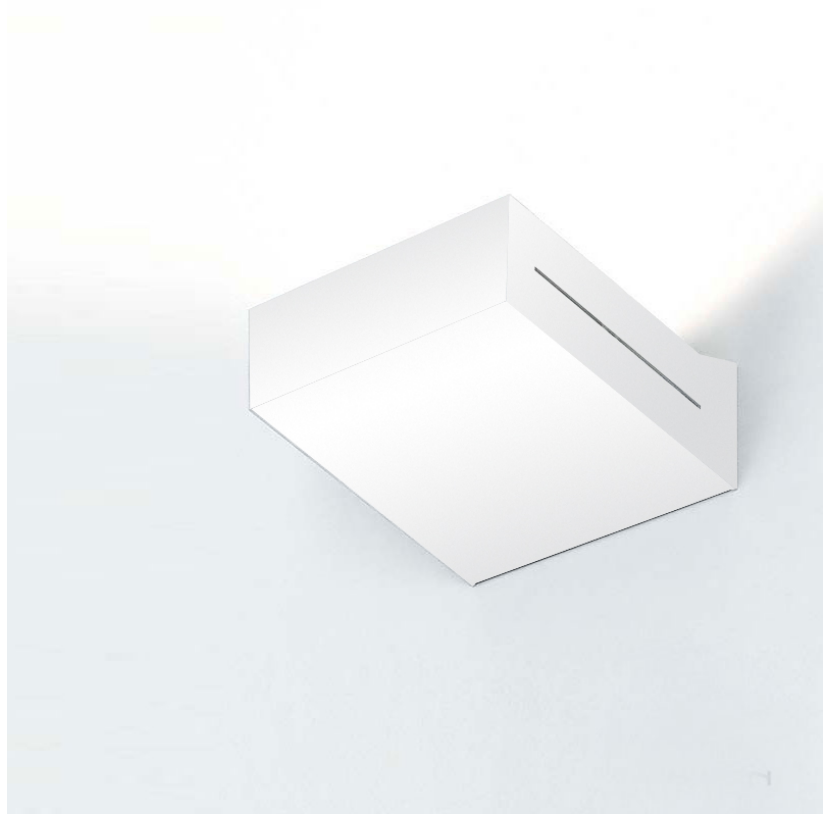

NEVA SURFACE

D93165

PROJECT
TYPE
NOTES
QUANTITY
DATE

GENERAL

Series: Neva
Brand: Milan
Division: Design
Mounting Type: Surface
Mounting Location: Wall
Subcategory: Uplight

PHYSICAL

Shape: Rectangle
Length (mm): 128
Length (in): 5 1/16
Height (mm): 85
Height (in): 3 3/8
Extension (mm): 117
Extension (in): 4 5/8
Light Distribution: Direct / Indirect
Weight (kg): 1.4
Weight (lbs): 3
Fixture Finish: WHI
Fixture Material: Metal

ELECTRICAL

Lamp Type: LED
Max. Wattage Per Lamp (W): 10
Dimming: Non-Dimmable
Driver Included: Yes
Driver Location: Integrated
Driver Type: Constant Current
Driver Class: Class 2
Housing: ENCP3
Input Voltage (V): 120
Upon Request: Dimmable option available with remote driver upon request

LED

Number of LEDs: 1
Color Temperature (°K): 2700
Nominal Lumen (lm): 1010
CRI: >80 CRI

OPTICAL

Reflector°: 50

RATINGS AND CERTIFICATIONS

Certified By: CSA Certified to UL and CSA Standards
IP rating: IP20