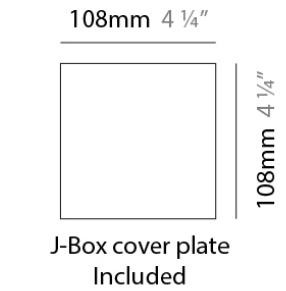

NEVA SURFACE

D93165

PROJECT
TYPE
NOTES
QUANTITY
DATE

GENERAL

Series: Neva
Brand: Milan
Division: Design
Mounting Type: Surface
Mounting Location: Wall
Subcategory: Uplight

PHYSICAL

Shape: Rectangle
Length (mm): 128
Length (in): 5 1/16
Height (mm): 85
Height (in): 3 3/8
Extension (mm): 117
Extension (in): 4 5/8
Light Distribution: Direct / Indirect
Weight (kg): 1.4
Weight (lbs): 3
Fixture Finish: WHI
Fixture Material: Metal

ELECTRICAL

Lamp Type: LED
Max. Wattage Per Lamp (W): 10
Dimming: Non-Dimmable
Driver Included: Yes
Driver Location: Integrated
Driver Type: Constant Current
Driver Class: Class 2
Housing: ENCP3
Input Voltage (V): 120
Upon Request: Dimmable option available with remote driver upon request

LED

Number of LEDs: 1
Color Temperature (°K): 2700
Nominal Lumen (lm): 1010
CRI: >80 CRI

OPTICAL

Reflector°: 50

RATINGS AND CERTIFICATIONS

Certified By: CSA Certified to UL and CSA Standards
IP rating: IP20

128mm 5 1/16"

117mm 4 5/8"

85mm 3 3/8"